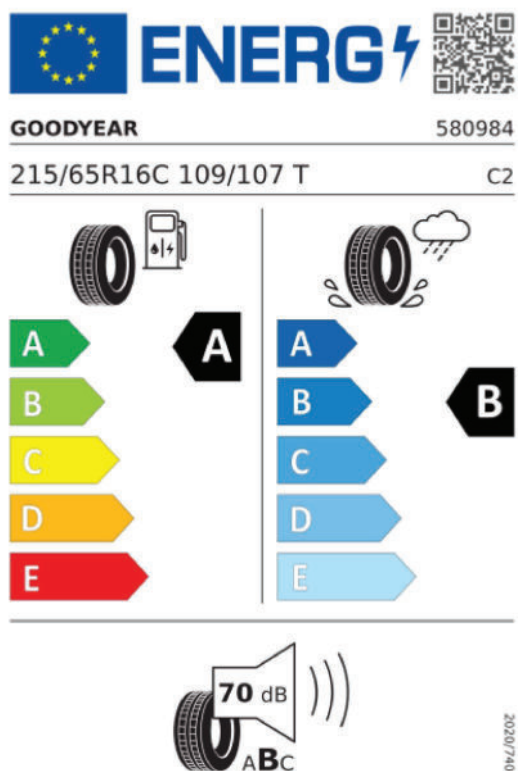

EU Reifenkennzeichnung

(2/2)

Produktdatenblatt

<https://eprel.ec.europa.eu/api/products/tyres/1312696/fiches?noRedirect=false&language=DE>