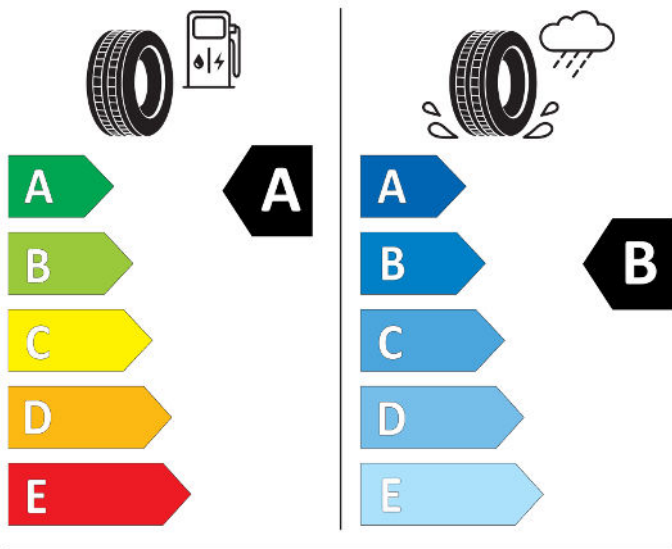

2020/740

GOOD YEAR

545820

215/55R18 95 T

Cl

2020/740

Continental

0314699