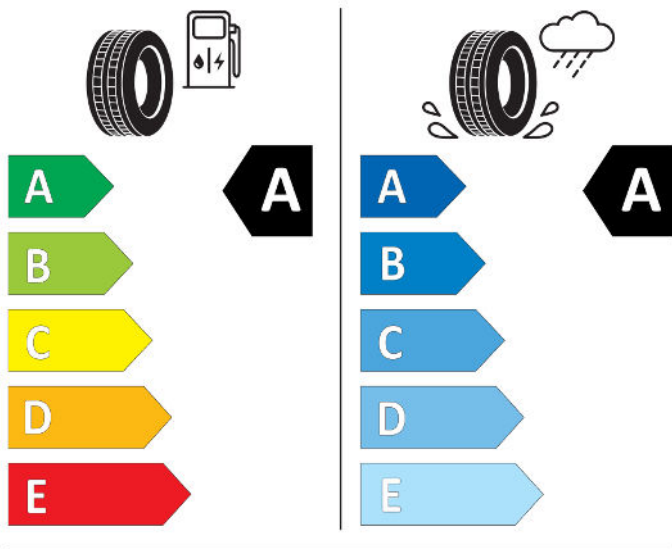

Bridgestone

28722

255/45 R19 100 V

Cl

2020/740