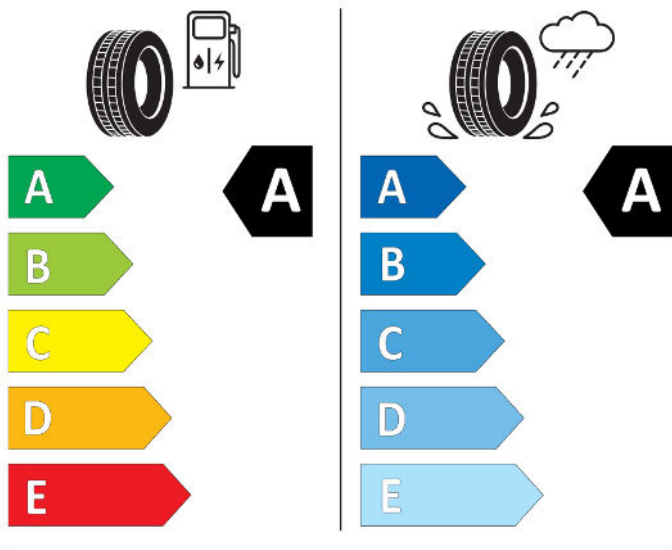

LINLONG

221033695

255/45R19 100 V

Cl