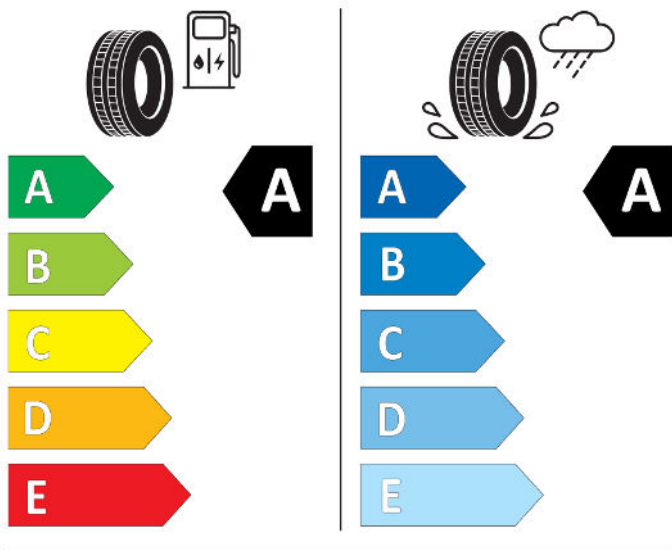

LING LONG

221033695

255/45R19 100 V

Cl