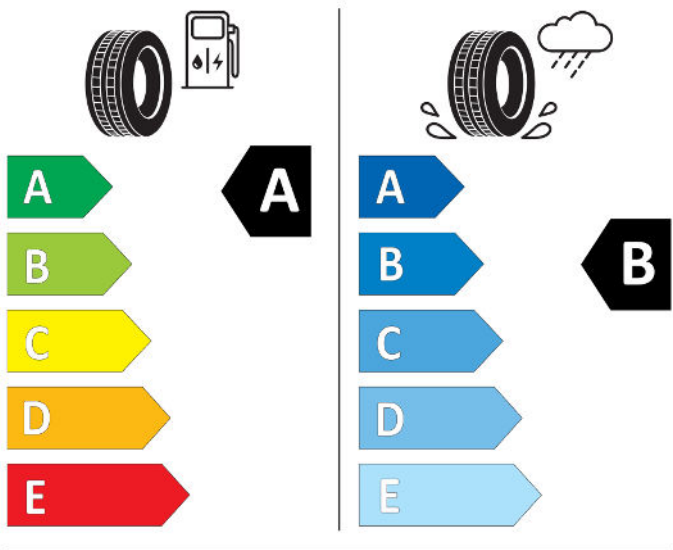

Cl

2020/740

Hankook

1024353

185/65R15 88 H

Cl

2020/740

LING LONG