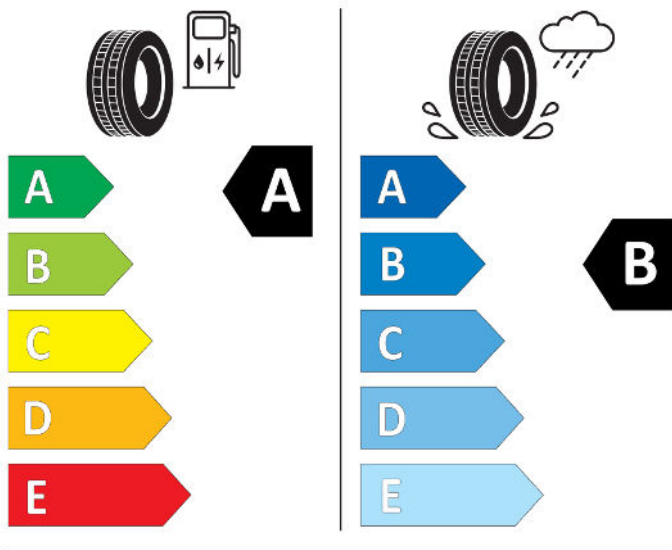

Hankook

1024353

185/65R15 88 H

Cl