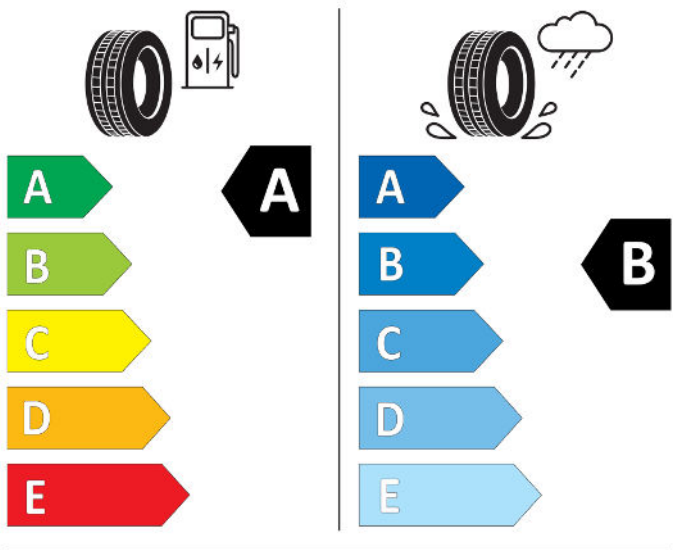

Continental

0314699

185/65 R 15 88 H

Cl

2020/740