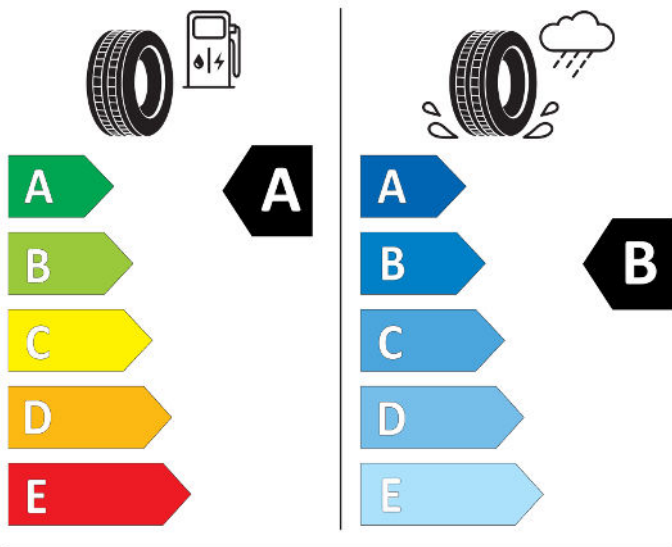

2020/740

GOODYEAR

546607

185/65R15 88 H

Cl

2020/740

GOODYEAR

546607