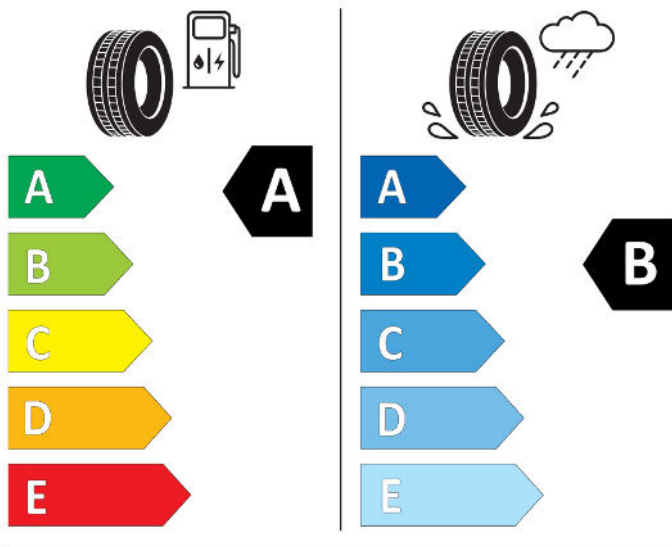

GOODYEAR

546607

185/65R15 88 H

Cl