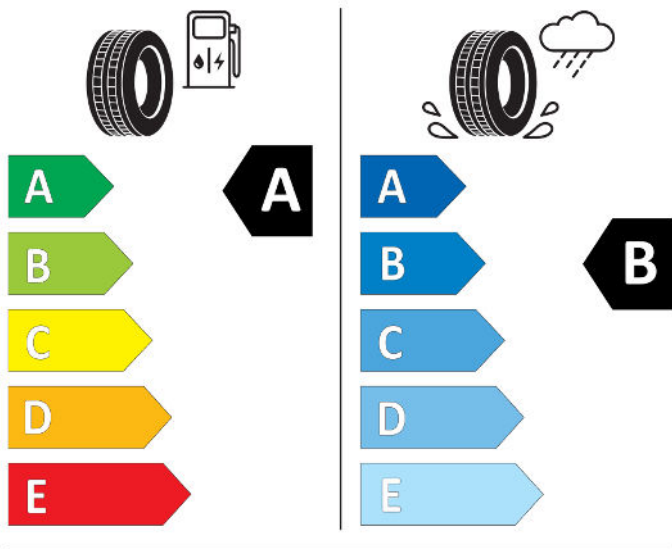

GOOD YEAR

546607

185/65R15 88 H

Cl

2020/740