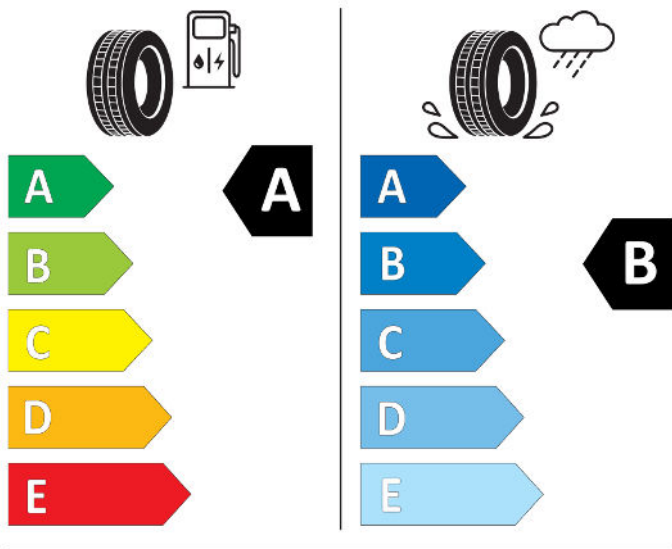

GOOD YEAR

574604

185/65R15 88 H

Cl

2020/740