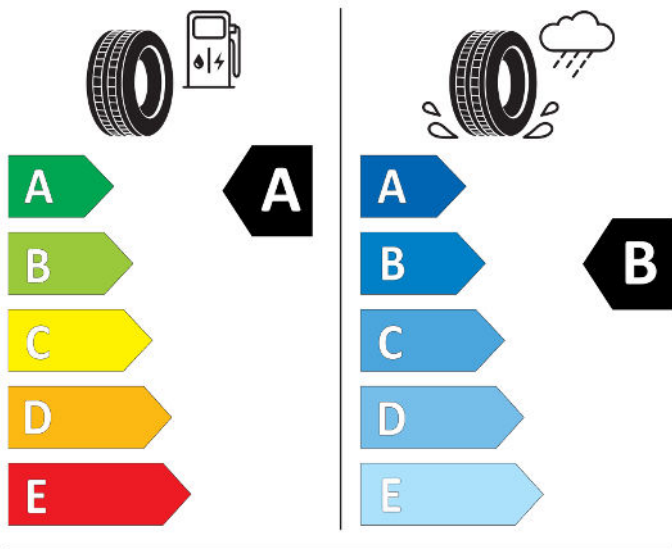

GOOD YEAR

545820

215/55R18 95 T

CI

2020/740