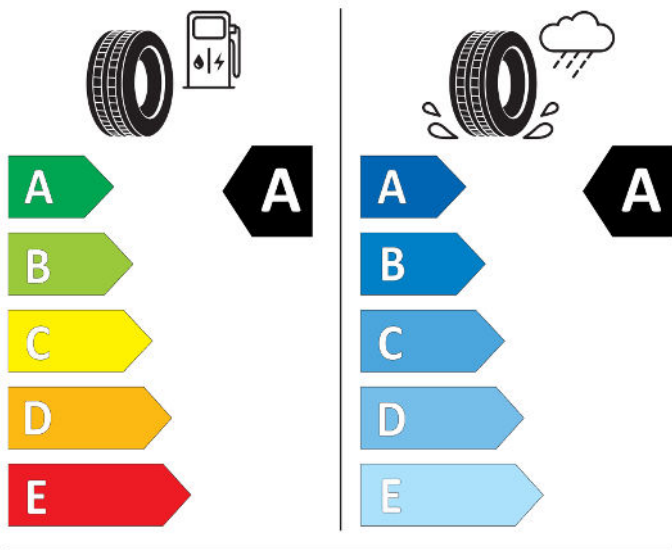

LING LONG

221033695

255/45R19 100 V

CI