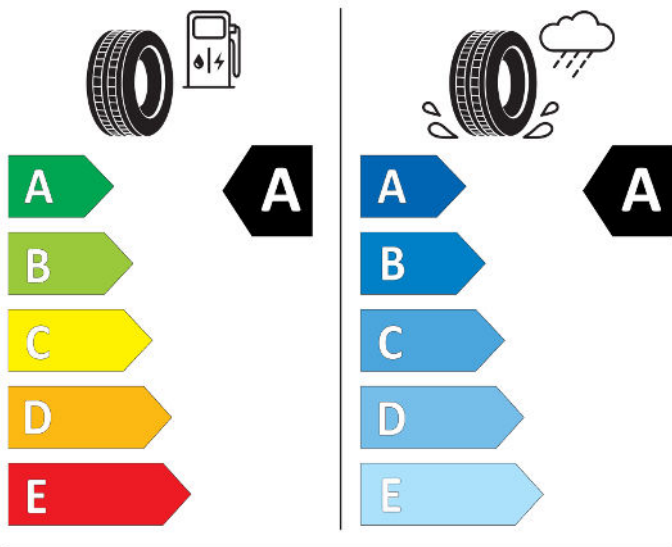

Bridgestone

28722

255/45 R19 100 V

Cl

2020/740