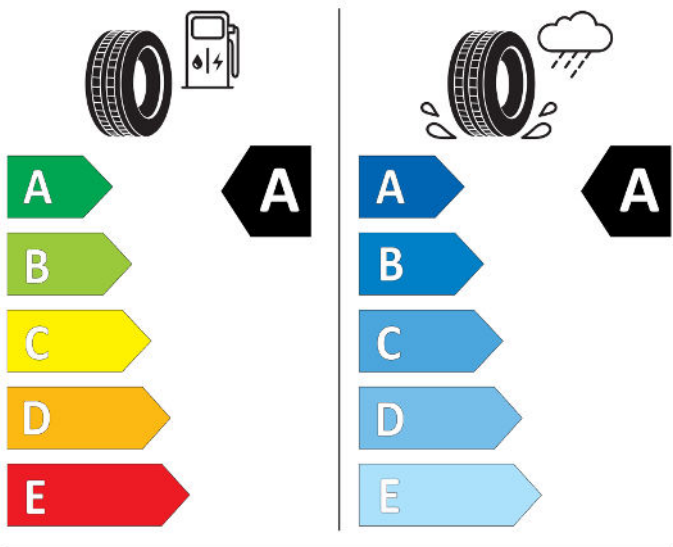

Hankook

1032199

255/45R19 100 V

Cl

2020/740