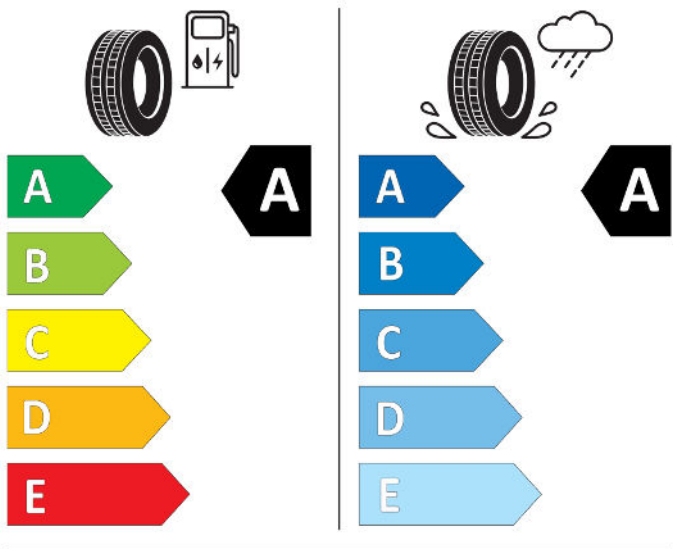

GOOD YEAR

584482

215/55R17 94 W

CI

2020/740

GOOD YEAR

545820

215/55R18 95 T