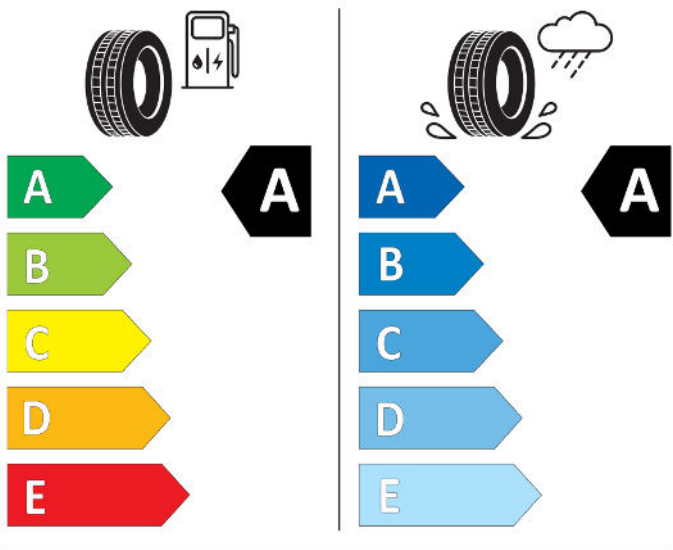

Hankook

1032199

255/45R19 100 V

CI

2020/740