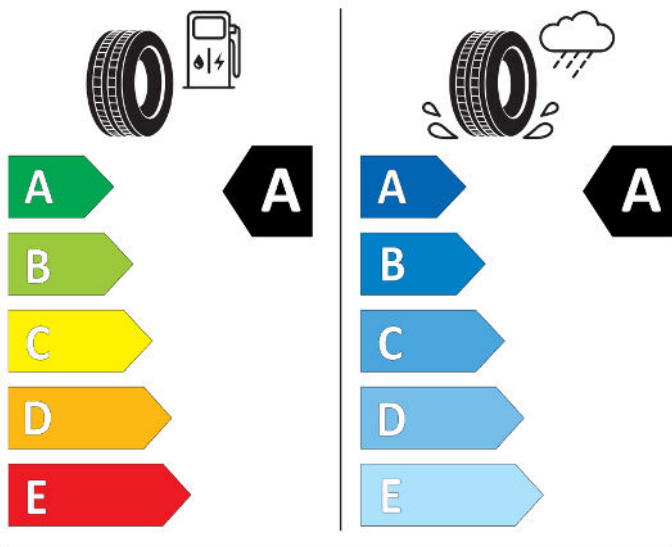

Bridgestone

28722

255/45 R19 100 V

Cl