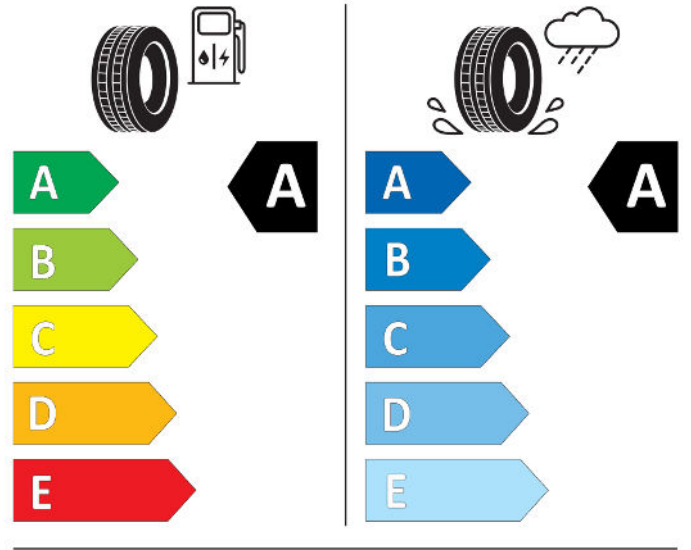

Hankook

1033676

225/50R18 95 V

Cl

2020/740