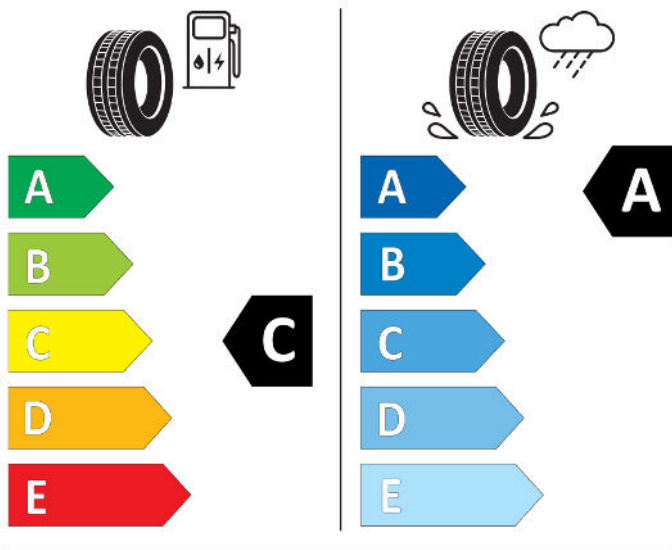

2020/740

Bridgestone

28722

255/45 R19 100 V

Cl

2020/740

GOOD YEAR

588510