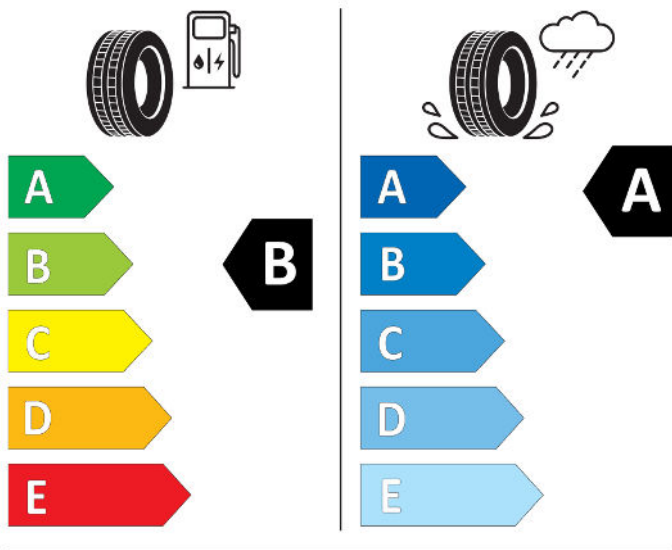

Lafem

1035782

215/45R17 91 W XL

Cl