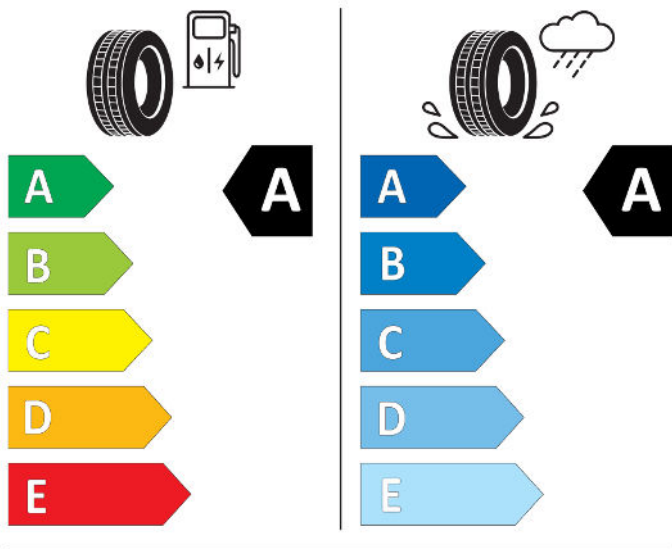

N EXEN TIRE

16516

215/55R17 94 T

Cl

2020/740