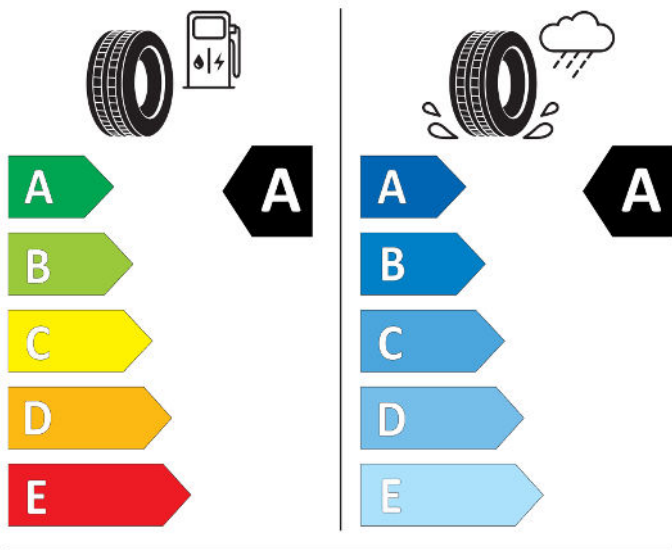

N EXEN TIRE

16516

215/55R17 94 T

Cl