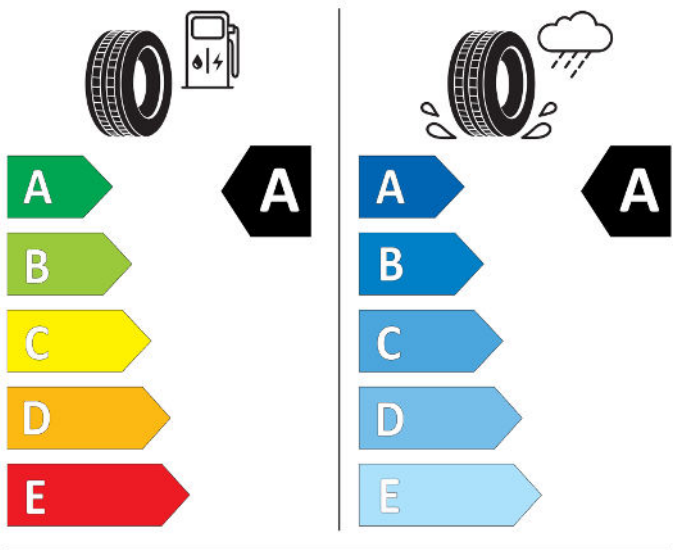

N EXEN TIRE

16516

215/55R17 94 T

Cl

2020/740