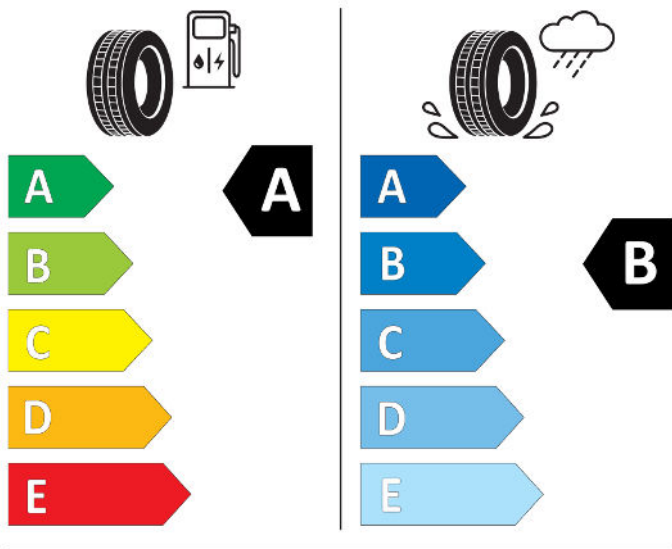

2020/740

GOOD YEAR

546793

205/60R16 92 V

Cl

2020/740

N EXEN TIRE

16516