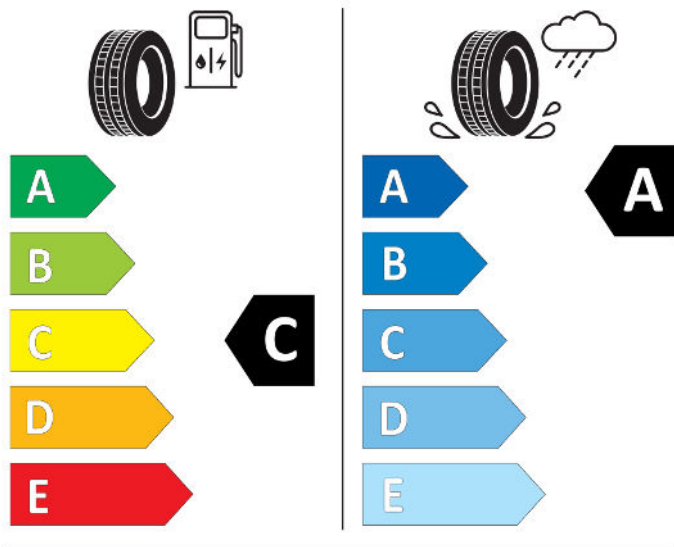

BRIDGESTONE

13878

215/50 R18 92 W

Cl

2020/740