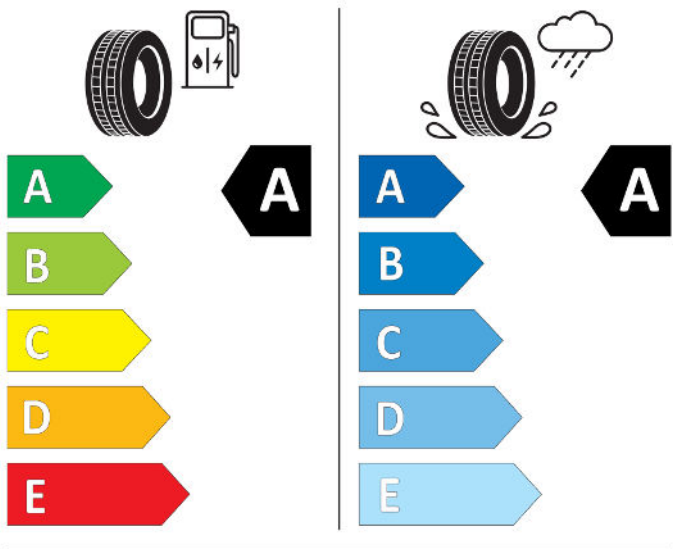

Continental

0358154

205/60 R 16 92 V

Cl

2020/740

BRIDGESTONE

13950

205/60 R16 92 V

Cl

2020/740

GOODYEAR

546793

205/60R16 92 V

Cl

2020/740