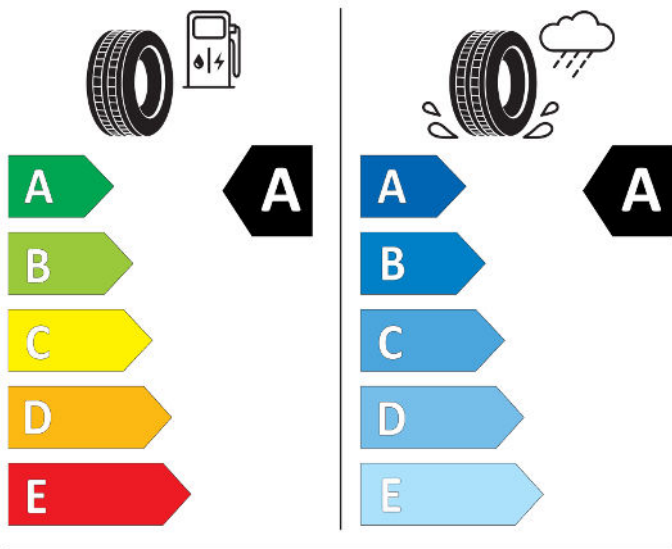

Continental

0358154

205/60 R 16 92 V

Cl

2020/740

BRIDGESTONE

13950

205/60 R16 92 V

Cl

2020/740

GOODYEAR

546793

205/60R16 92 V

Cl

2020/740