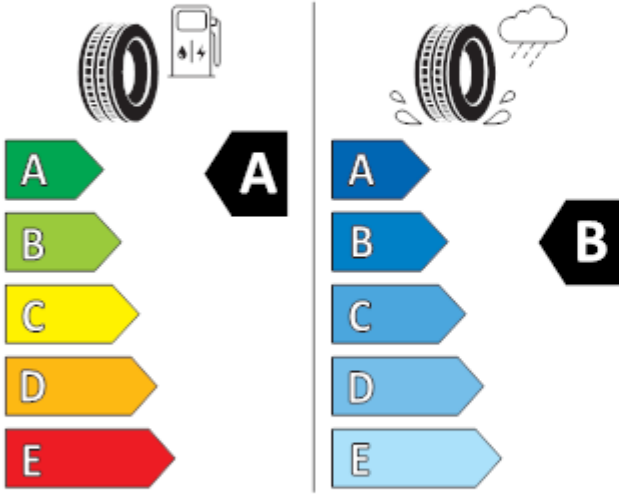

GOODYEAR

546288

205/60R16 92 V

C1