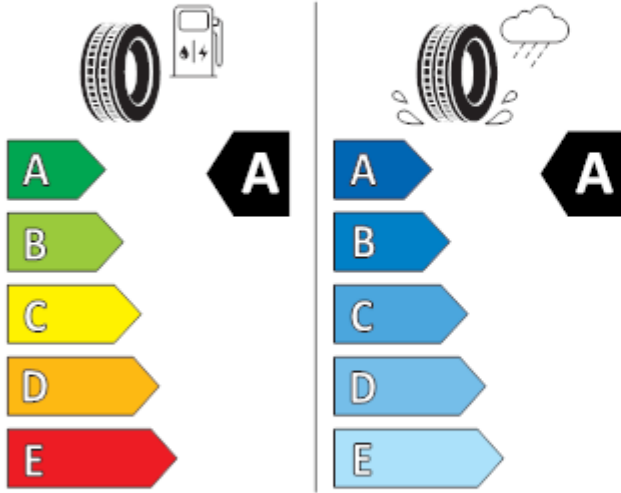

KUMHO PS71

2267663

205/60R16 92 V

C1

2020/740

GOODYEAR

546288

205/60R16 92 V