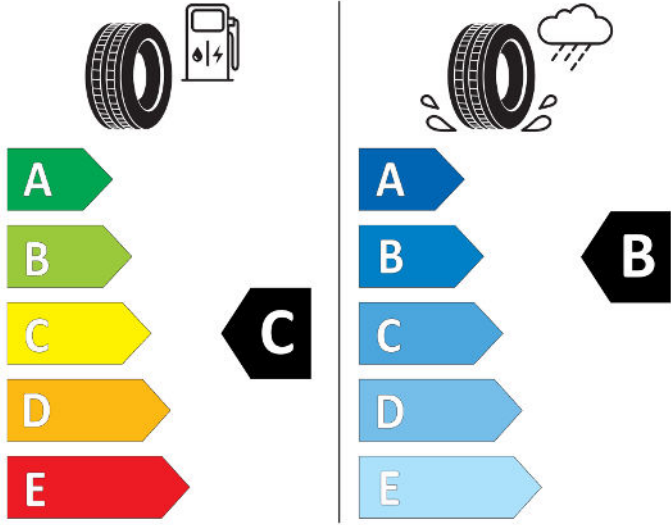

GOOD YEAR

546144

225/45R17 91 W

Cl

2020/740

BRIDGESTONE

25520

225/45 R17 91 W