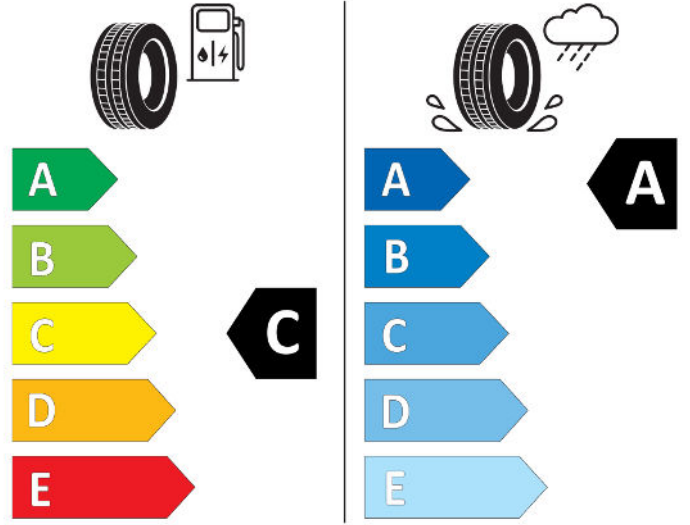

2020/740

BRIDGESTONE

25520

225/45 R17 91 W

Cl