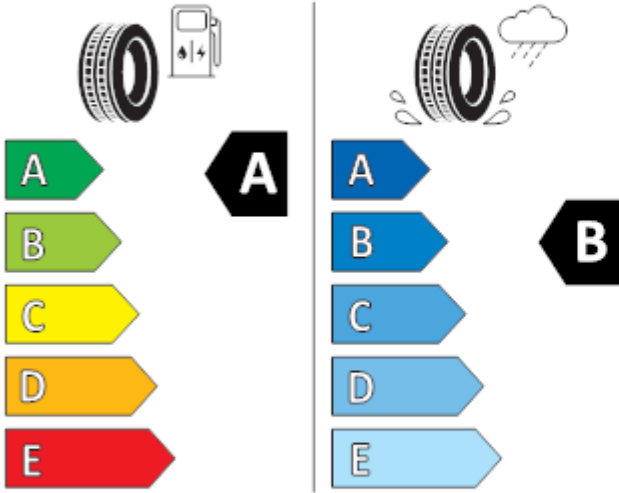

GOODYEAR

546607

185/65R15 88 H

C1