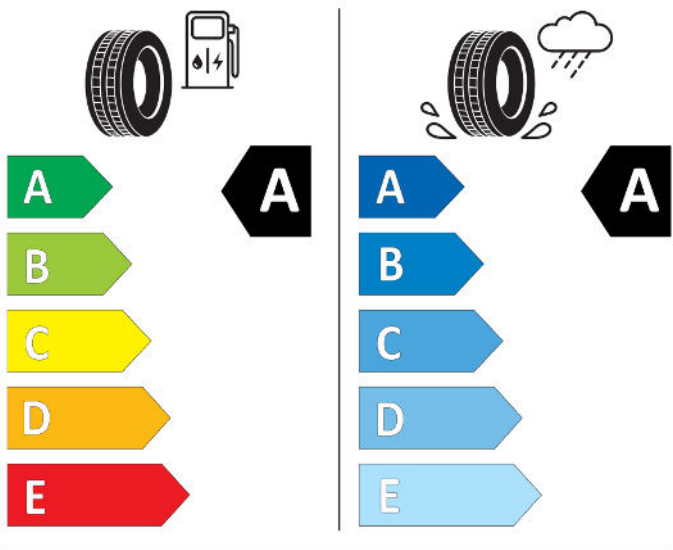

Cl

2020/740

Hankook

1032199

255/45R19 100 V

Cl

2020/740

N EXEN TIRE