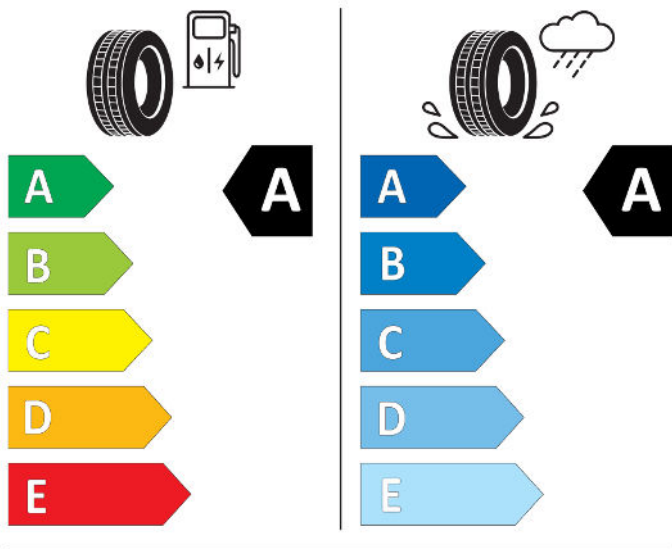

Cl

2020/740

Hankook

1032199

255/45R19 100 V

Cl

2020/740

N EXEN TIRE