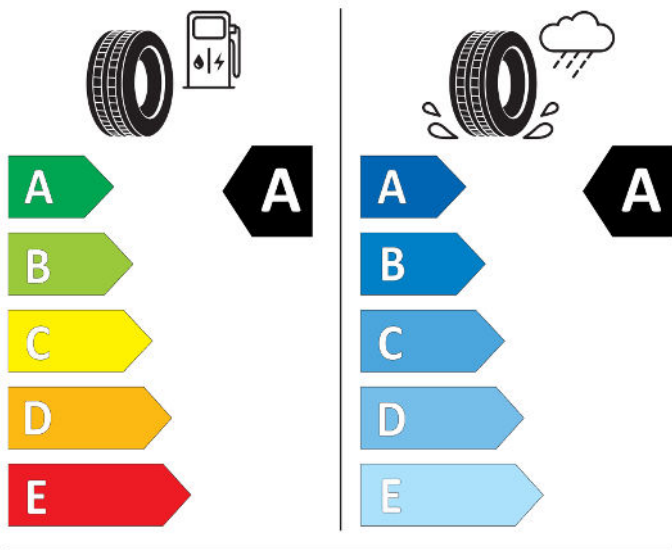

N EXEN TIRE

92004

215/55R17 94 W

Cl