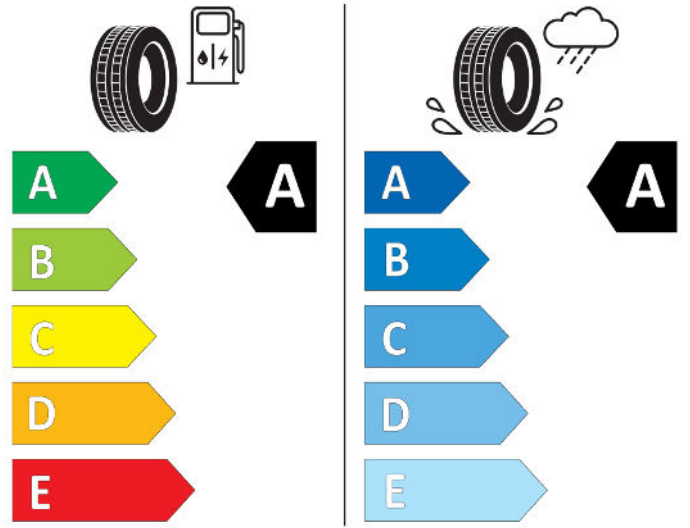

2020/740

GO O D YEAR

584486

225/45R17 94 W XL

Cl