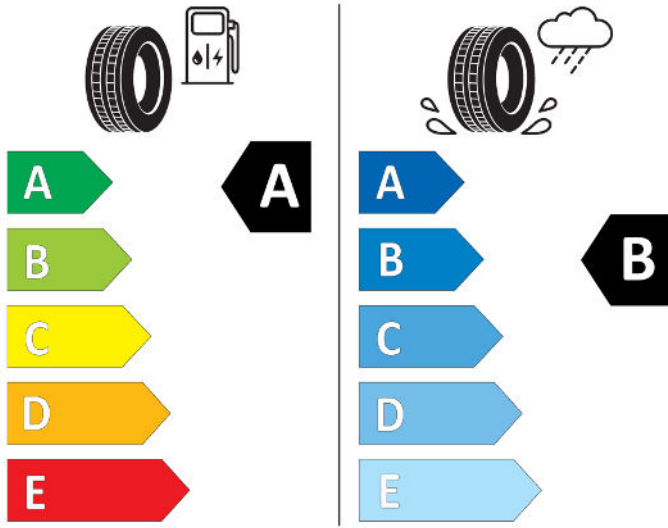

N EXEN TIRE

13338

225/45R17 94 W XL

Cl

2020/740

GO O D YEAR

584486

225/45R17 94 W XL