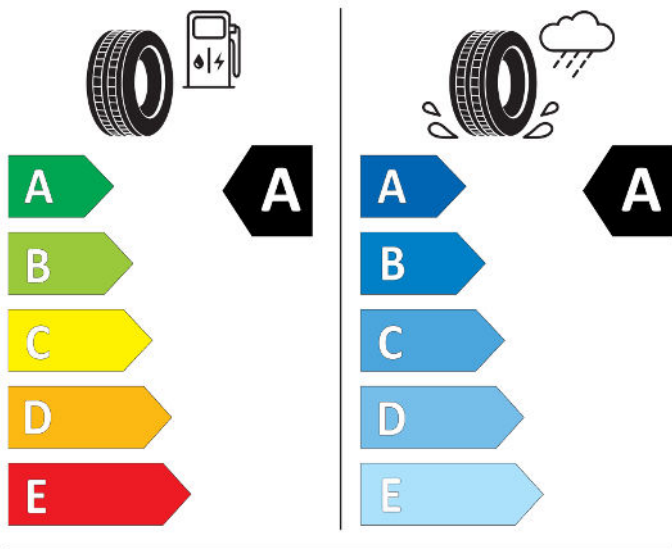

Cl

2020/740

Continental

0358149

215/60 R 16 95 V

Cl

2020/740

BRIDGESTONE