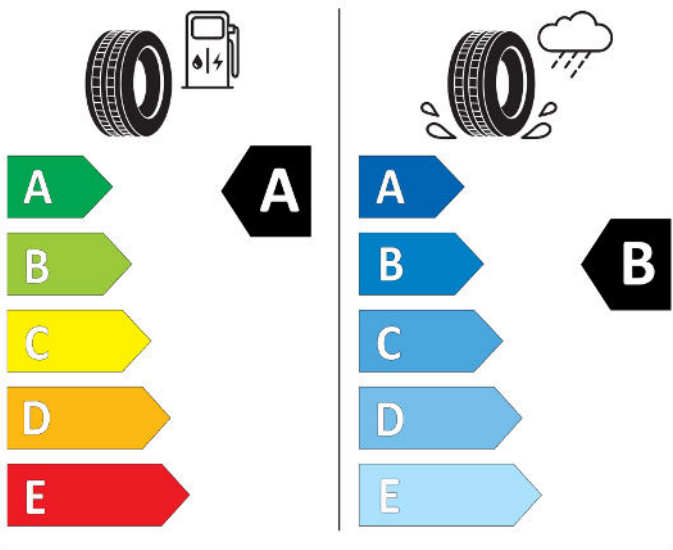

Cl

2020/740

Continental

0358149

215/60 R 16 95 V

Cl

2020/740

BRIDGESTONE