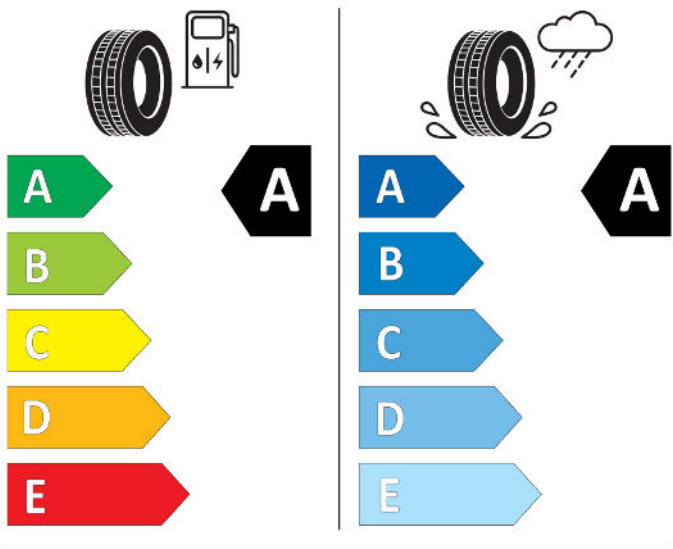

FALKEN ZE310A EC

334612

215/60R16 95 V

Cl

2020/740