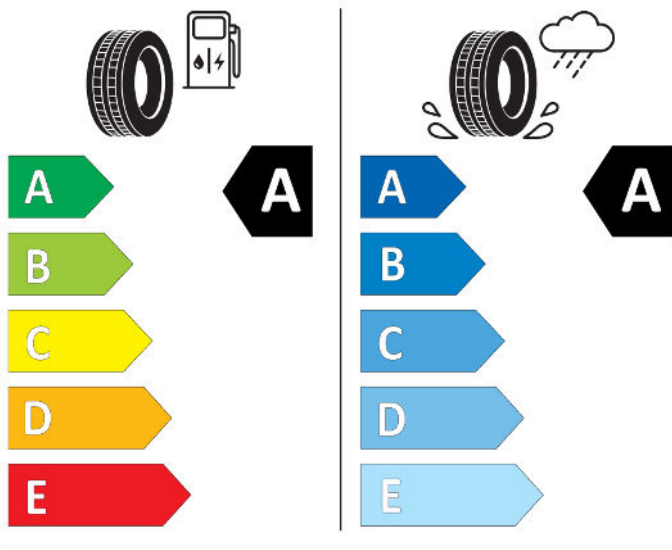

BRIDGESTONE

13951

215/60 R16 95 V

Cl