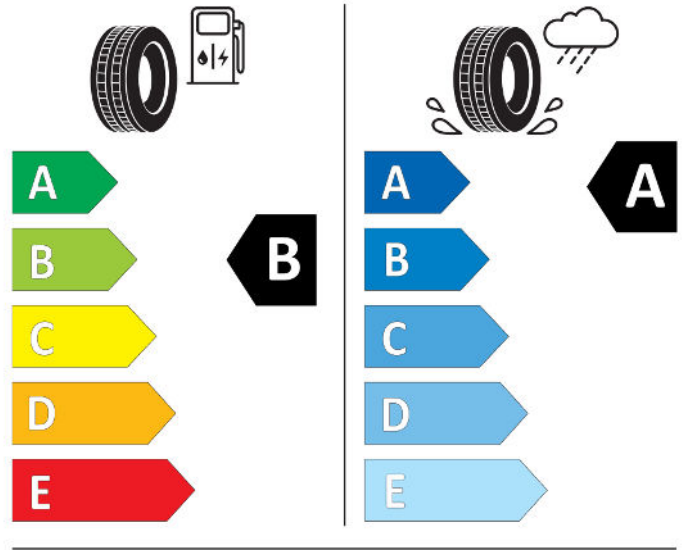

GOODYEAR

584484

235/45R18 94 W

Cl

2020/740

PIRELLI

41128

235/45R18 94 W

Cl

2020/740

Bridgestone

24625

235/45 R18 94 W

Cl

2020/740

GOODYEAR

584484

235/45R18 94 W

Cl

2020/740