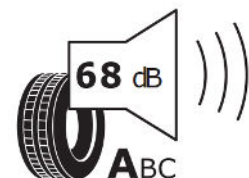

GOODYEAR

584484

235/45R18 94 W

Cl