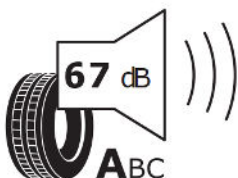

Cl

2020/740

Bridgestone

24625

235/45 R18 94 W

Cl

2020/740

GOODYEAR