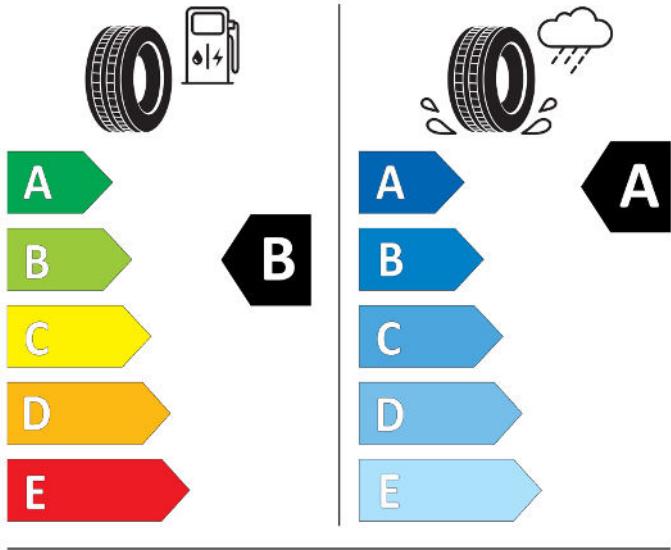

GOODYEAR

584484

235/45R18 94 W

Cl

2020/740

PIRELLI

41128

235/45R18 94 W

Cl

2020/740

Bridgestone

24625

235/45 R18 94 W

Cl

2020/740

GOODYEAR

584484

235/45R18 94 W

Cl

2020/740