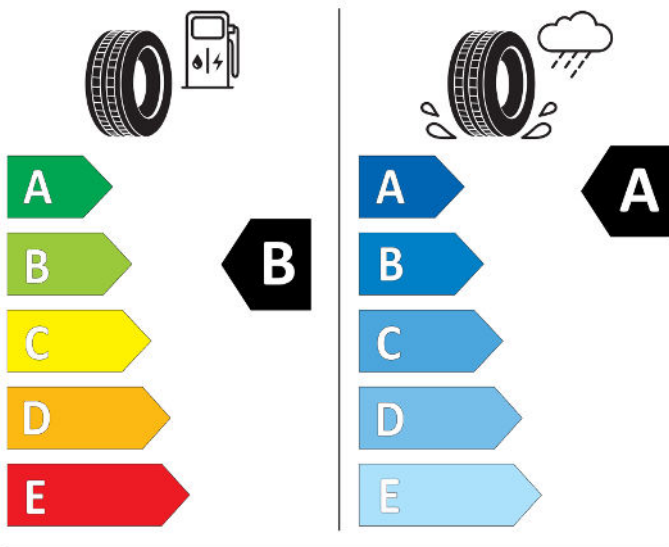

2020/740

BRIDGESTONE

13230

225/45 R17 91 W

Cl