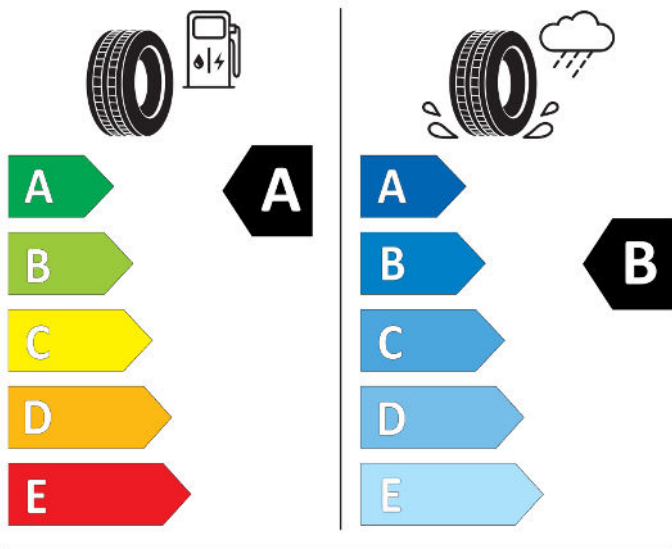

GOOD YEAR

546883

215/65R17 99 V

Cl

2020/740

Continental

0358404

215/65 R 17 99 V

Cl

2020/740

Hankook

1024355

215/65R17 99 V

Cl

2020/740