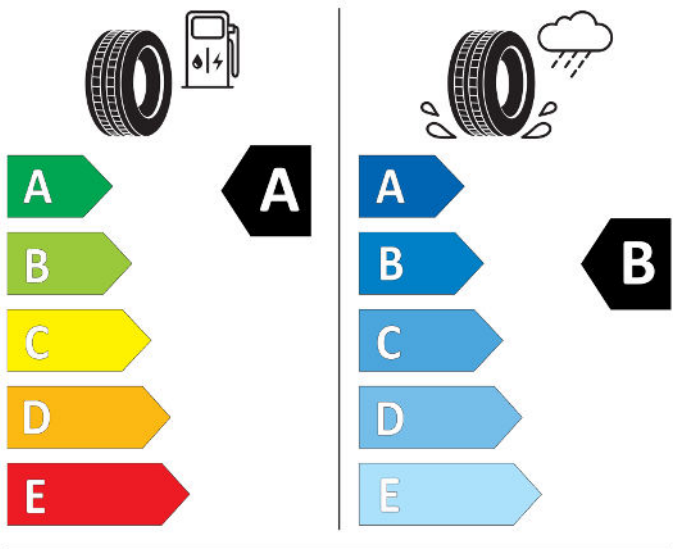

GOOD YEAR

546883

215/65R17 99 V

Cl

2020/740

Continental

0358404

215/65 R 17 99 V

Cl

2020/740

Hankook

1024355

215/65R17 99 V

Cl

2020/740