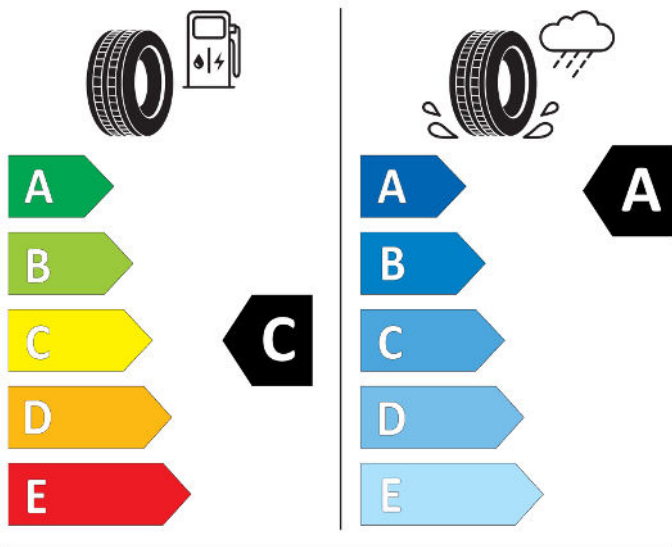

BRIDGESTONE

13878

215/50 R18 92 W

Cl

2020/740