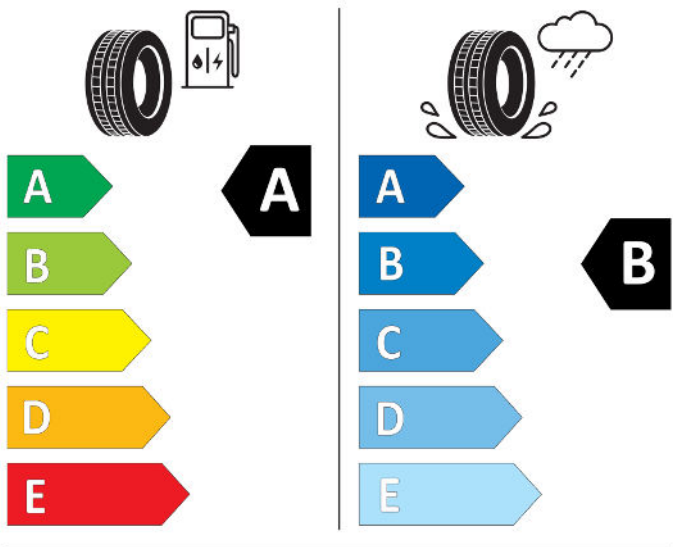

Continental

0358149

215/60 R 16 95 V

Cl

2020/740

BRIDGESTONE

13878

215/50 R18 92 W