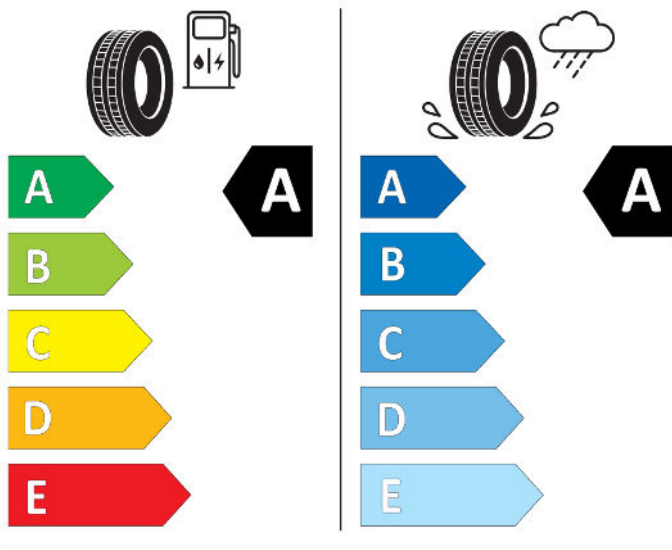

FALKEN ZE310A EC

334612

215/60R16 95 V

Cl