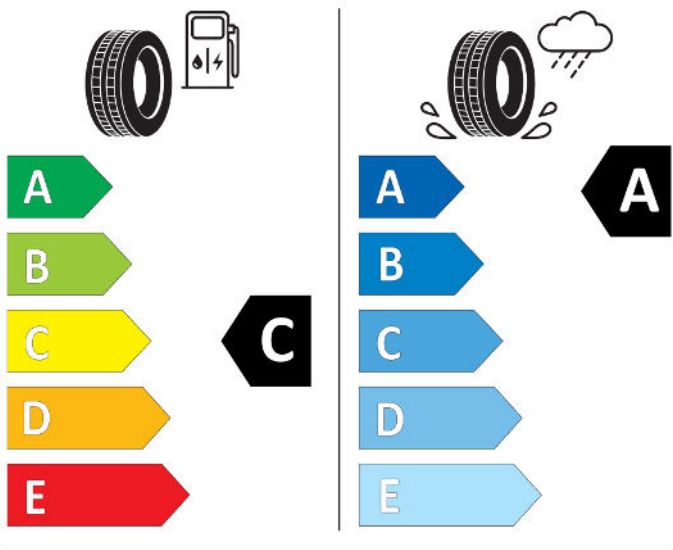

Cl

2020/740

BRIDGESTONE

13878

215/50 R18 92 W

Cl

2020/740

FALKEN ZE310A EC