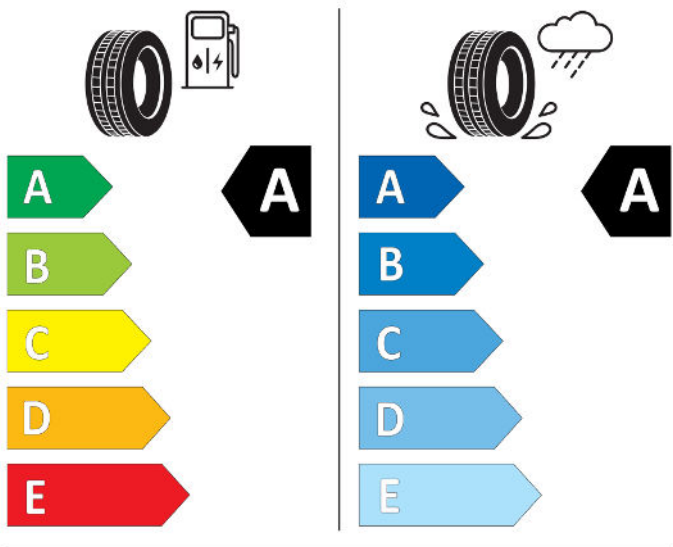

cl

2020/740

GOODYEAR

547003

215/55R17 94 V

cl

2020/740

MICHELIN