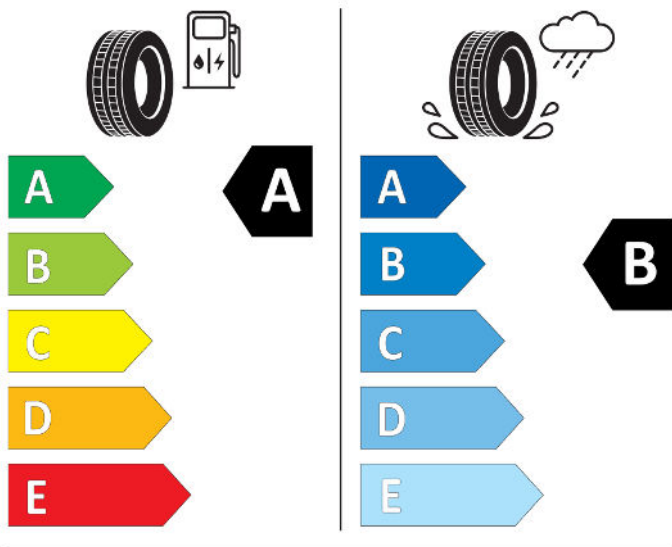

MICHELIN

374250

215/55R17 94 V

cl