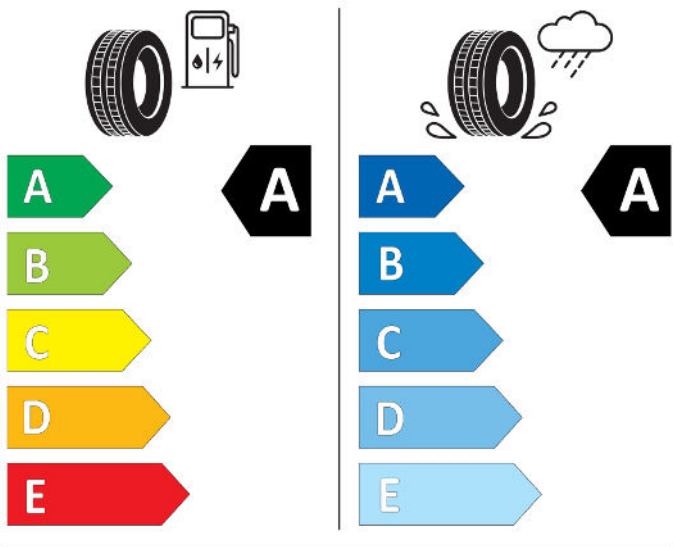

BRIDGESTONE

13946

195/55 R16 91 V XL

Cl

2020/740

GOOD YEAR

546884

195/55R16 91 V XL

Cl

2020/740

Continental

0358162

195/55 R 16 91 V XL

Cl

2020/740