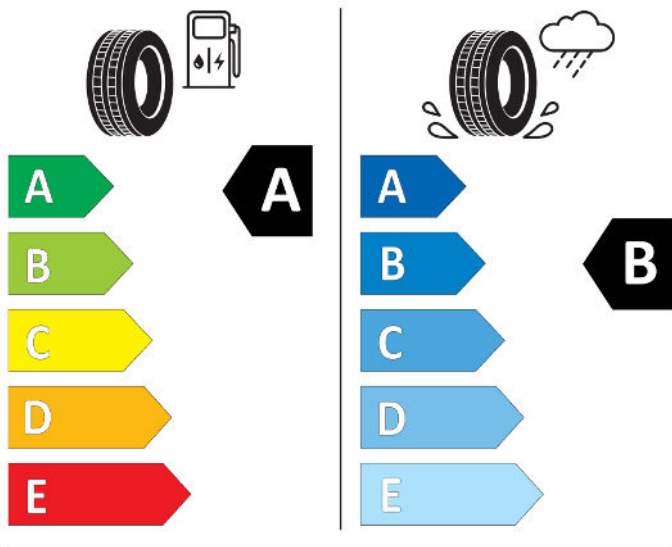

BRIDGESTONE

13946

195/55 R16 91 V XL

Cl

2020/740

GOOD YEAR

546884

195/55R16 91 V XL

Cl

2020/740

Continental

0358162

195/55 R 16 91 V XL

Cl

2020/740